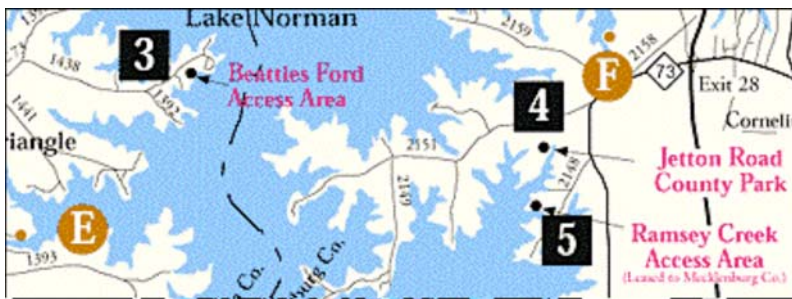

- McGuire Fishing Area

PLACE TO RENT BOATS

Westport Marina - Located on Hwy 16, 1 mile north of Hwy 73

7879 Water Oaks Driver, Denver, NC 28037, Phone: 704-483-5172,
www.boatwestportmarina.com

Lake Norman Marina - East Denver

D

The Boat Rack Marina

1

Hager Creek Access Area

2

Little Creek Access Area

E

Westport Dry Storage

F

Holiday Harbor

3

Beatties Ford Access Area

4

Jetton Road County Park

5

Ramsey Creek Access Area

6

McGuire Fishing Area

7

EnergyExplorium

8

Blythe Landing County Park

G

All Seasons Marina